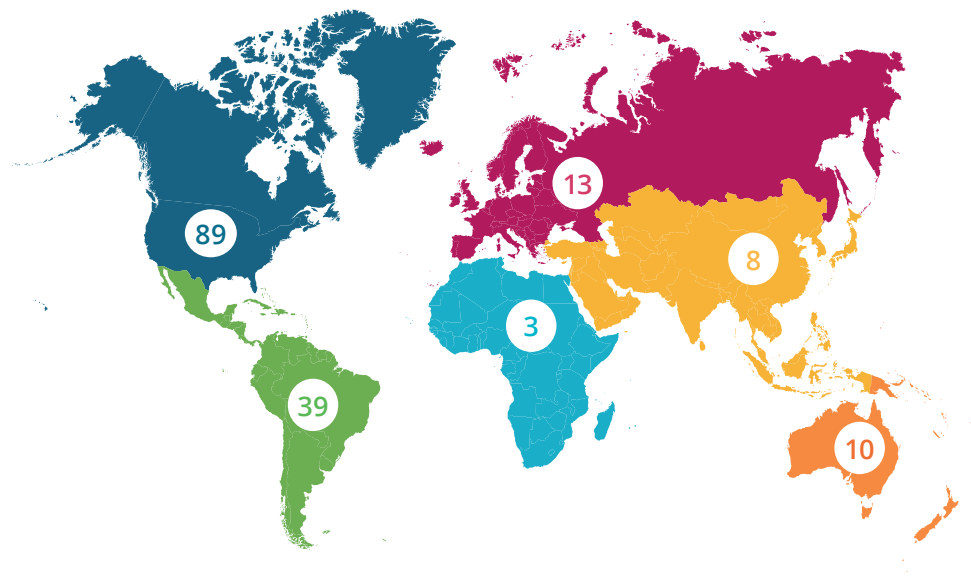

Temples Throughout the World

More facts and statistics can be found at mormonnewsroom.org.

TOTAL NUMBER OF TEMPLES IN OPERATION: 162

EUROPE

- Bern Switzerland
- London England
- Freiberg Germany
- Stockholm Sweden
- Frankfurt Germany
- Preston England
- Madrid Spain
- The Hague Netherlands
- Copenhagen Denmark
- Helsinki Finland
- Kyiv Ukraine
- Paris France

Rome Italy

AFRICA

- Johannesburg South Africa
- Accra Ghana
- Aba Nigeria

ASIA

- Tokyo Japan
- Manila Philippines
- Taipei Taiwan
- Seoul Korea
- Hong Kong China
- Fukuoka Japan
- Cebu Philippines
- Sapporo Japan

LATIN AMERICA

- Sao Paulo Brazil
- Santiago Chile
- Mexico City Mexico
- Guatemala City Guatemala
- Lima Peru
- Buenos Aires Argentina
- Colonia Juarez Chihuahua Mx
- Bogotá Colombia
- Guayaquil Ecuador
- Ciudad Juarez Mexico
- Hermosillo Sonora Mexico
- Oaxaca Mexico
- Tuxtla Gutierrez Mexico
- Cochabamba Bolivia
- Tampico Mexico
- Villahermosa Mexico
- San Jose Costa Rica
- Merida Mexico
- Veracruz Mexico
- Caracas Venezuela
- Santo Domingo Dominican Rep
- Recife Brazil
- Porto Alegre Brazil
- Montevideo Uruguay
- Guadalajara Mexico
- Monterrey Mexico
- Campinas Brazil
- Asuncion Paraguay

- Curitiba Brazil
- Panama City Panama
- San Salvador El Salvador
- Quetzaltenango Guatemala
- Manaus Brazil
- Tegucigalpa Honduras
- Córdoba Argentina
- Trujillo Peru
- Tijuana Mexico
- Concepción Chile
- Barranquilla Colombia